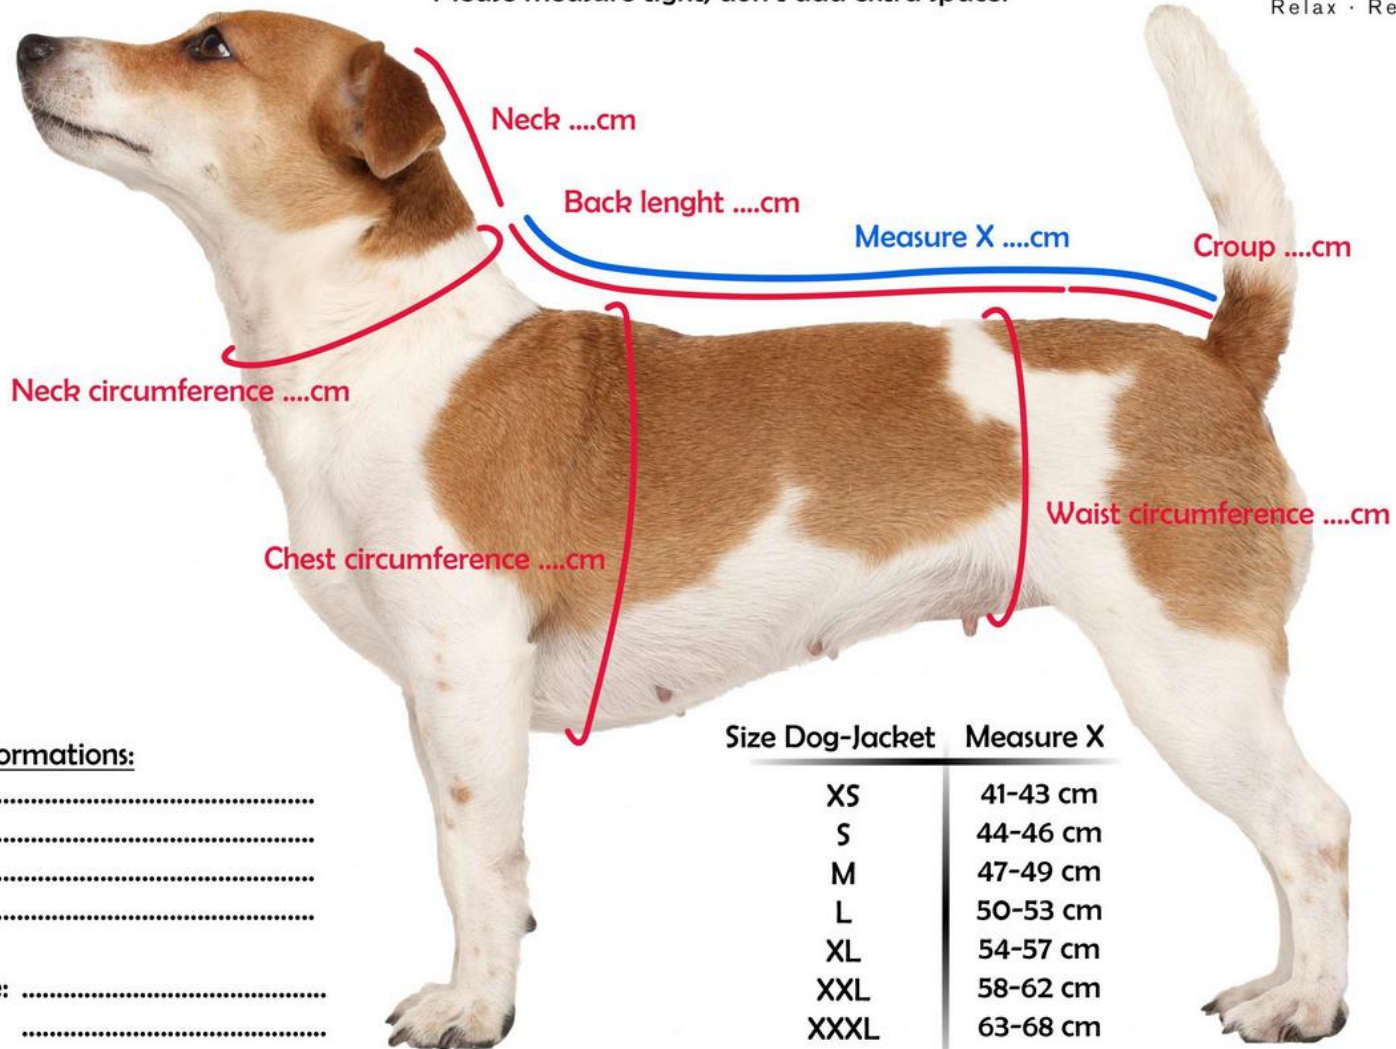

SWIT+ Dogjacket - How to measure your dog!

Please measure tight, don't add extra space!

SWIT+

Relax · Reload · Repower

Contact Informations:

Name:

Adress:

E-Mail:

Phone:

Place, Date:

Signature:

Size Dog-Jacket	Measure X
XS	41-43 cm
S	44-46 cm
M	47-49 cm
L	50-53 cm
XL	54-57 cm
XXL	58-62 cm
XXXL	63-68 cm